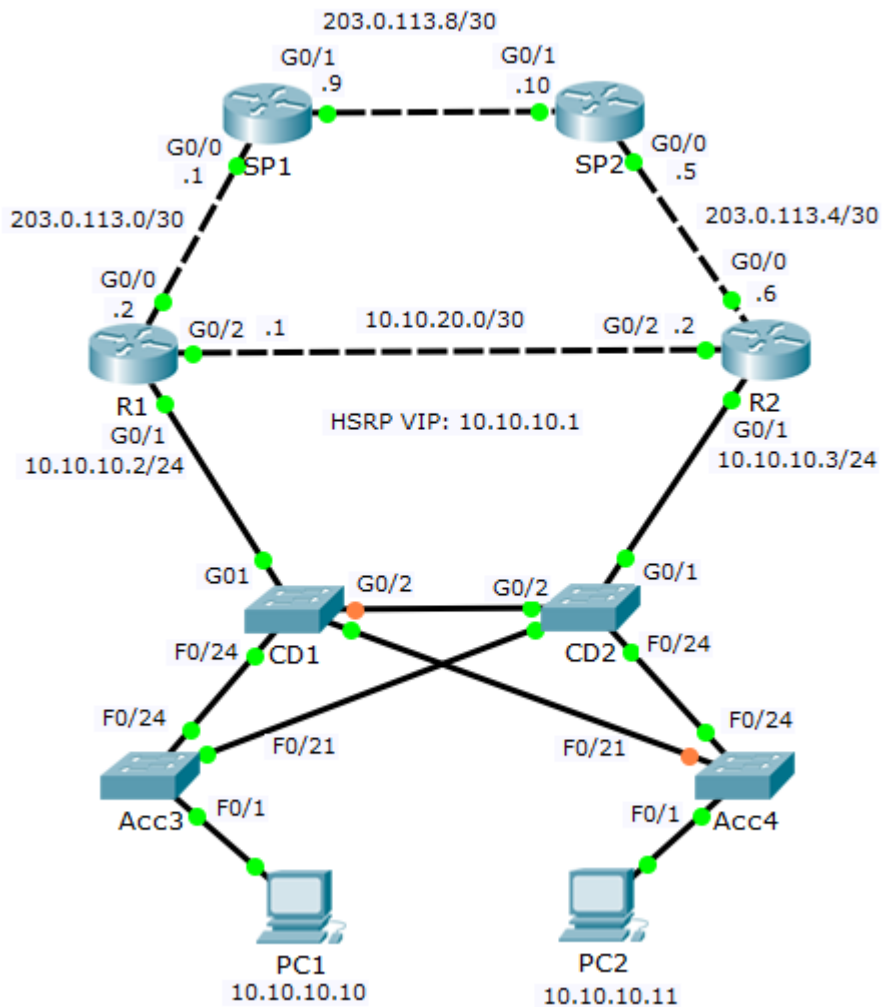

Spanning Tree Verification Example

Verification – show mac address-table

```
R1#show interface g0/1  
Hardware is CN Gigabit  
Ethernet, address is  
00d0.ffeb.2d02
```

Verification – show mac address-table

```
Acc3#show mac address-table  
Mac Address Table
```

```
-----  
Vlan Mac Address Type Ports  
-----
```

```
1 00d0.ffeb.2d02 DYNAMIC Fa0/24
```

Verification – show mac address-table

```
CD1#show mac address-table
```

```
Mac Address Table
```

```
-----  
Vlan Mac Address Type Ports  
-----
```

```
10 00d0.ffeb.2d02 DYNAMIC Gig0/1
```