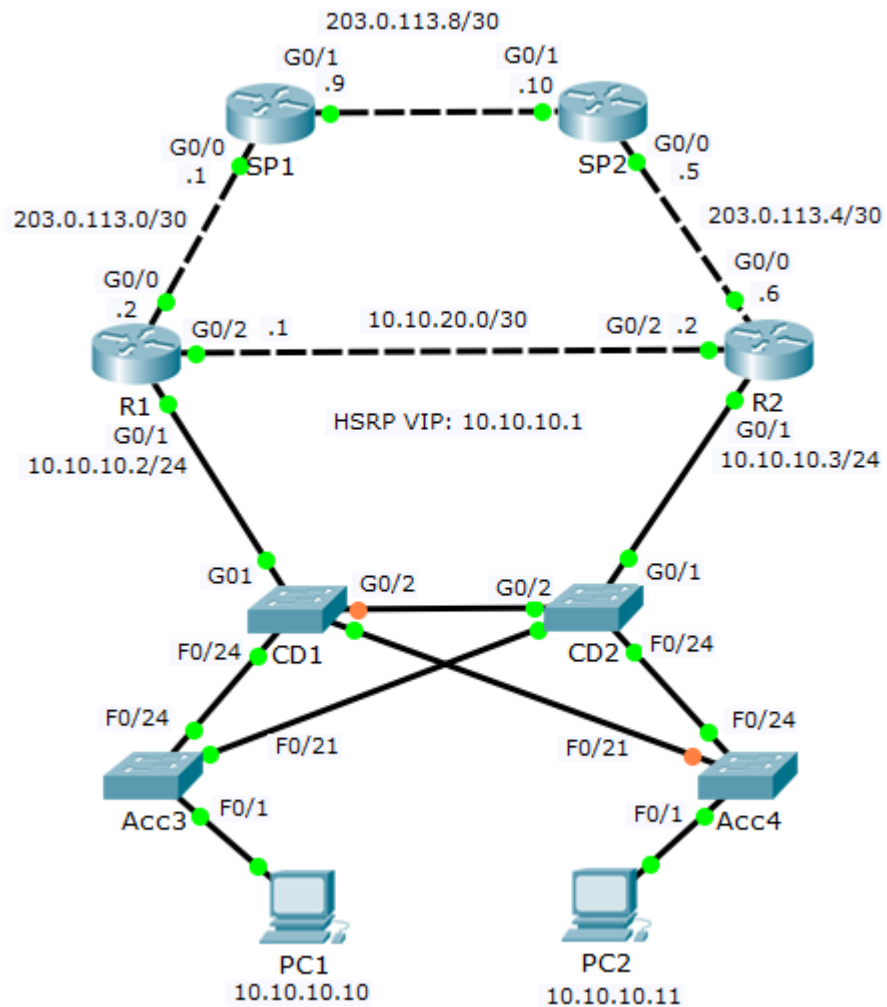

Spanning Tree Verification Example

Verification – show mac address-table

```
R1#show interface g0/1  
Hardware is CN Gigabit  
Ethernet, address is  
00d0.ffeb.2d02
```

Verification – show mac address-table

```
Acc3#show mac address-table  
Mac Address Table
```

```
-----  
Vlan Mac Address Type Ports  
-----
```

```
1 00d0.ffeb.2d02 DYNAMIC Fa0/24
```

Verification – show mac address-table

```
CD1#show mac address-table
```

```
Mac Address Table
```

```
-----  
Vlan Mac Address Type Ports  
-----
```

```
10 00d0.ffeb.2d02 DYNAMIC Gig0/1
```