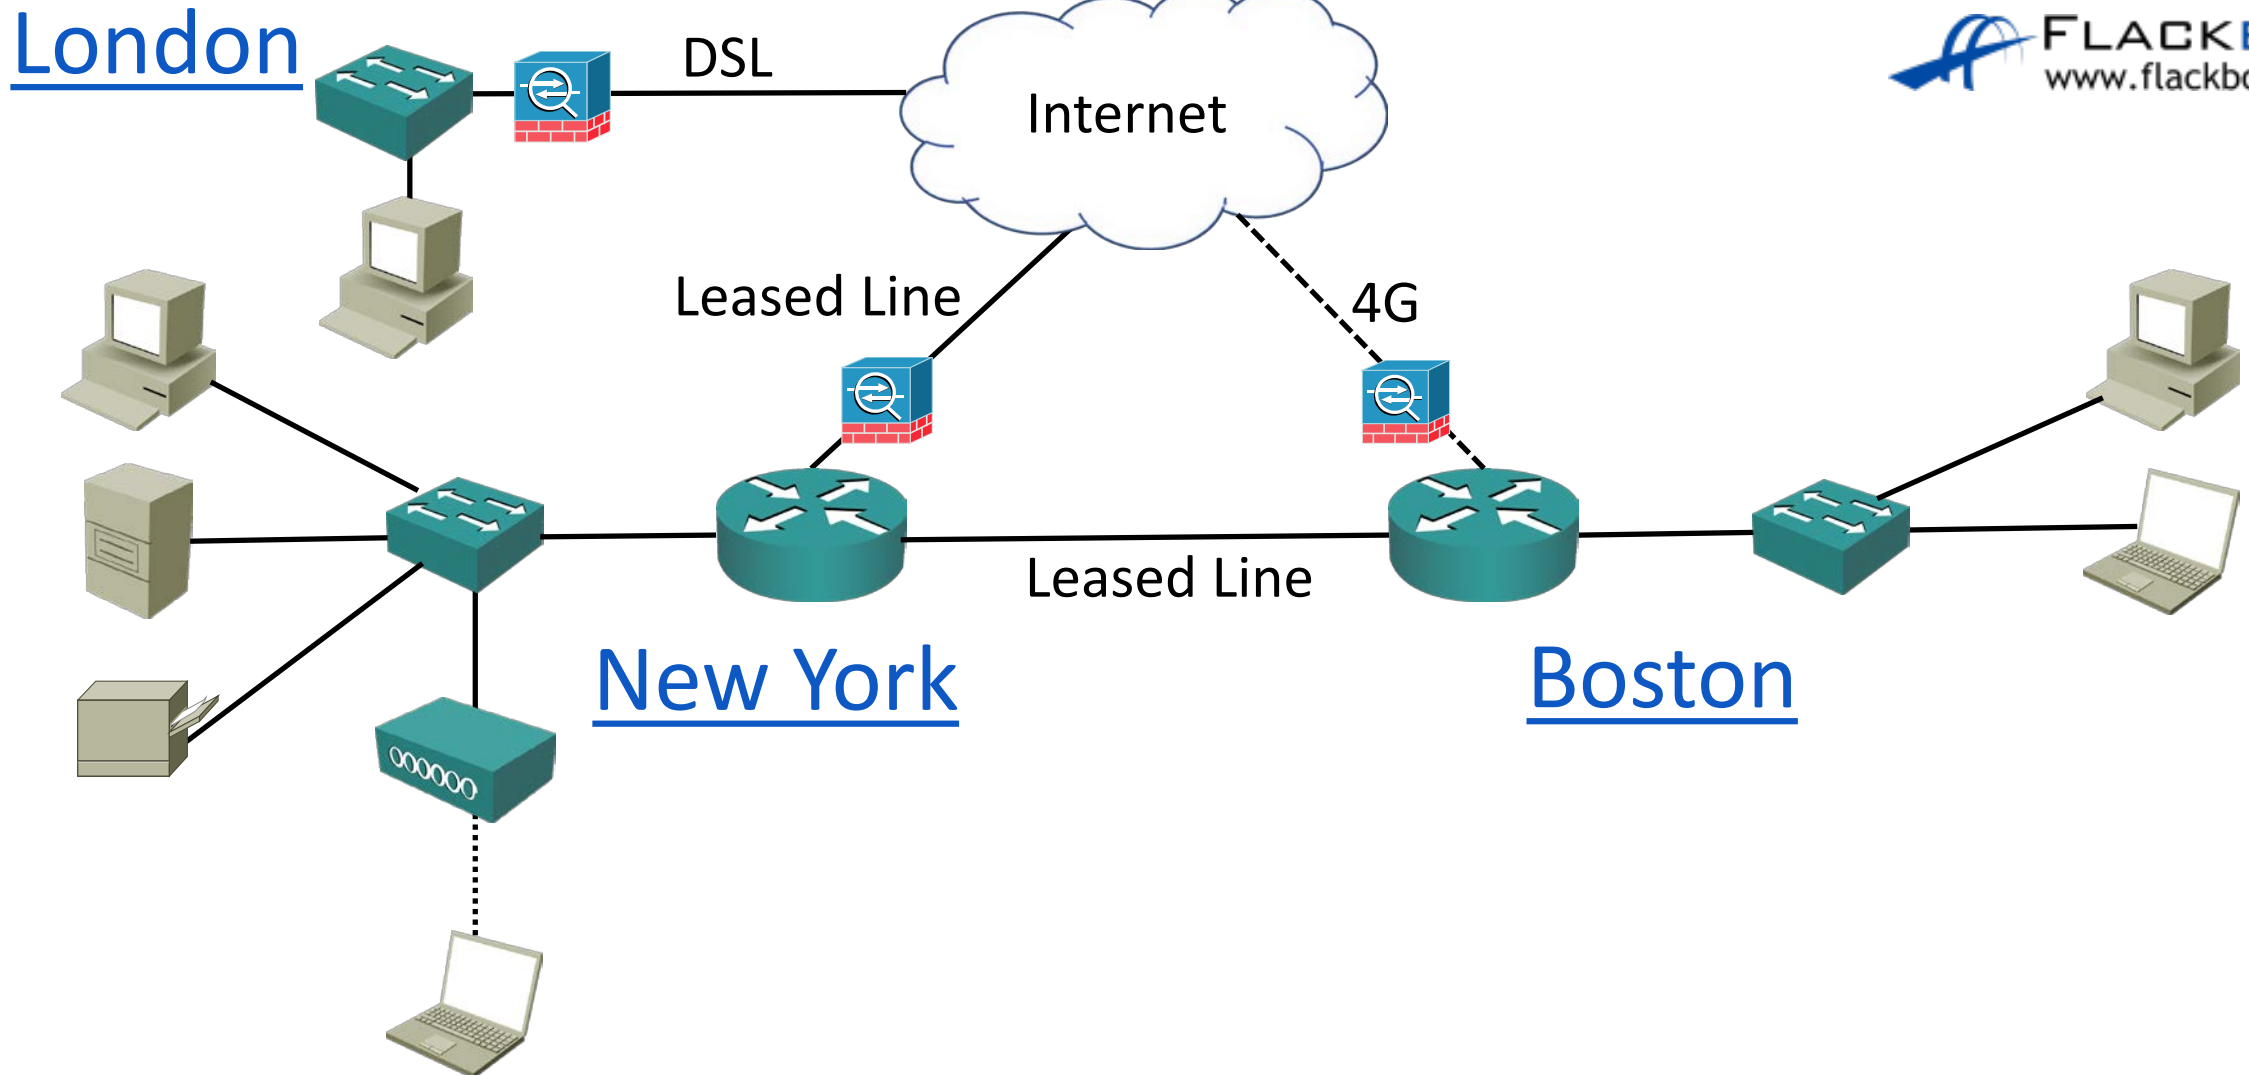

WAN Backup and Small Office Solutions

- Less expensive options often aimed at home user Internet access are often used as Internet VPN WAN backup options in corporate environments
- These can also be used as the primary WAN connection method to the corporate network from smaller offices and for home users
 - DSL Digital Subscriber Line
 - Cable
 - Wireless eg 4G
- There will typically be no corporate level SLA with these services

WAN Backup and Small Office Solutions

PPPoE

- PPPoE (PPP over Ethernet) is commonly used in DSL (Digital Subscriber Line) deployments
- PPPoE can be configured on either the DSL modem or the router