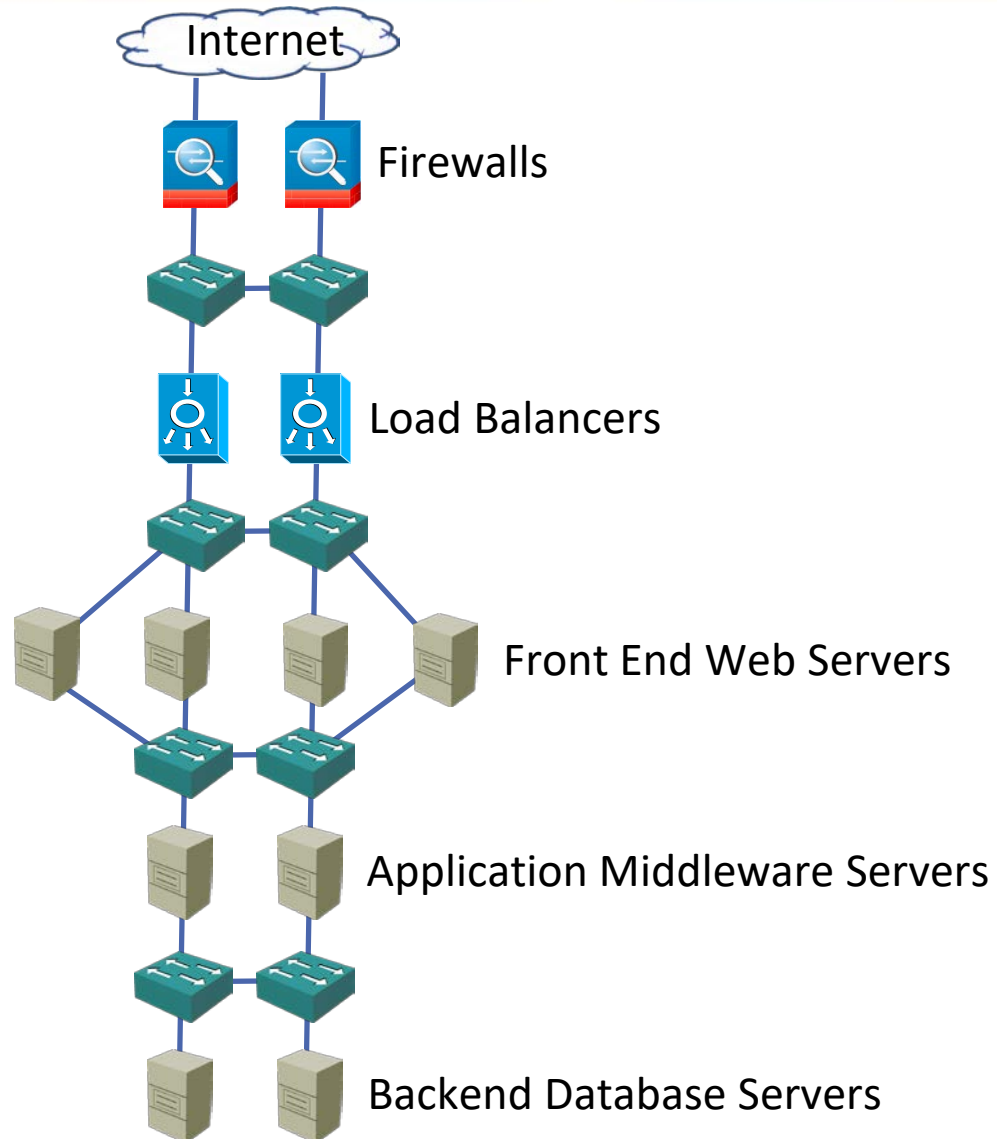

3 Tier eCommerce Application

Cloud Characteristics

- On-demand self service
- Rapid elasticity
- Broad network access
- Resource pooling
- Measured service